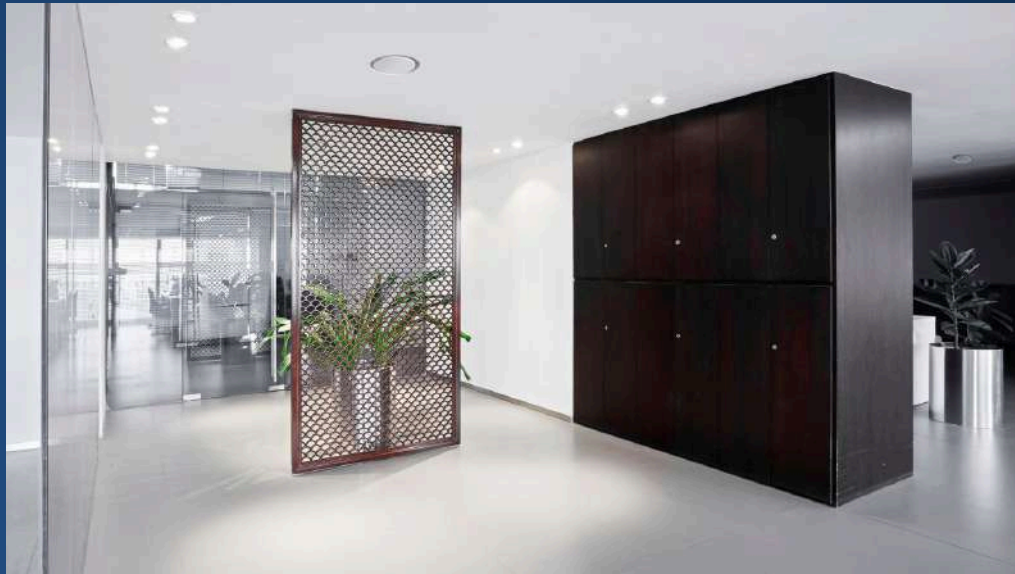

GYP DIFFUSERS

Breathe Elegance

Breathe
elegance

CAIROX

ELEGANCE

Made from **gypsum**, the new diffusers combine elegance and minimalism to blend into any interior environment.

INVISIBLE

GYP diffusers leave no visible frame after installation.
They can be plastered and painted with the same paint used for the rest of the wall or ceiling.

GYP-SIDE

...THAT BLEND SEAMLESSLY INTO YOUR LIVING SPACES

Offices

Reception areas

Hotels

Residential

GYP-P-LINE

Frameless linear diffuser

Adjustable and directable air jet

Coanda effect

1 slot

2 slots

3 slots

Available in 3 lengths (625mm, 1000mm, 1250mm) and with up to 3 slots, these diffusers can be joined together to create a continuous linear design.