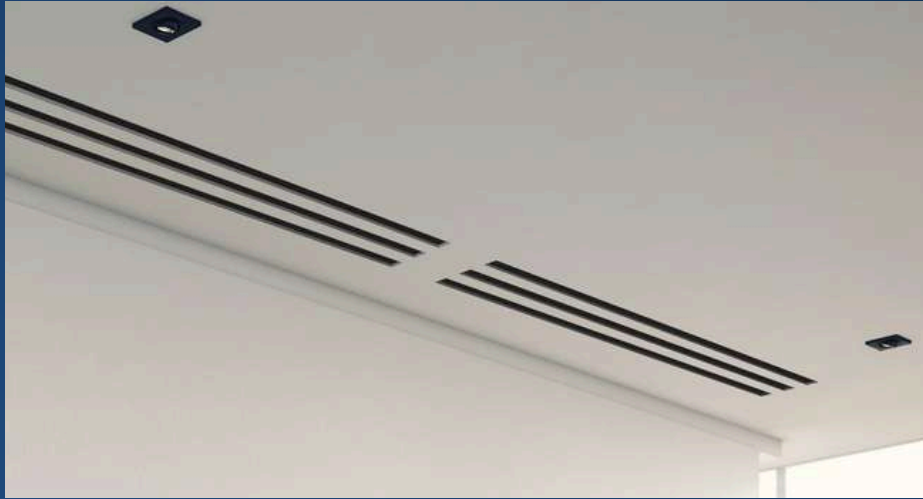

A RANGE OF INTERIOR DESIGN PRODUCTS...

GYP-P-LINE