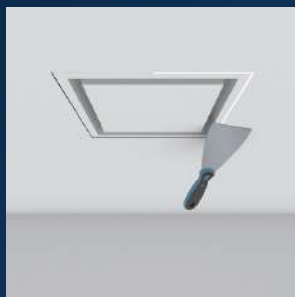

GYP DIFFUSERS

Breathe Elegance

Breathe
elegance

CAIROX

ELEGANCE

Made from **gypsum**, the new diffusers combine elegance and minimalism to blend into any interior environment.

INVISIBLE

GYP diffusers leave no visible frame after installation.
They can be plastered and painted with the same paint used for the rest of the wall or ceiling.

GYP-SIDE

...THAT BLEND SEAMLESSLY INTO YOUR LIVING SPACES

Offices

Reception areas

Hotels

Residential

GYP-P-LINE

Frameless linear diffuser

GYP-P-CIRCLE

Frameless circle
diffuser

Coanda effect

Airflow up to 400
m³/h

Available in 2 versions (1 slot and 2 slots)
and multiple diameters (100 to 200mm).

GYP-SQUARE

Frameless square diffuser

2 diameters available :
100mm & 125mm

Airflow up to 200 m³/h

GYP diffusers leave no visible frame after installation.

They can be plastered and painted with the same paint used for the rest of the wall or ceiling.

GYP-SIDE

Frameless square
or round diffuser