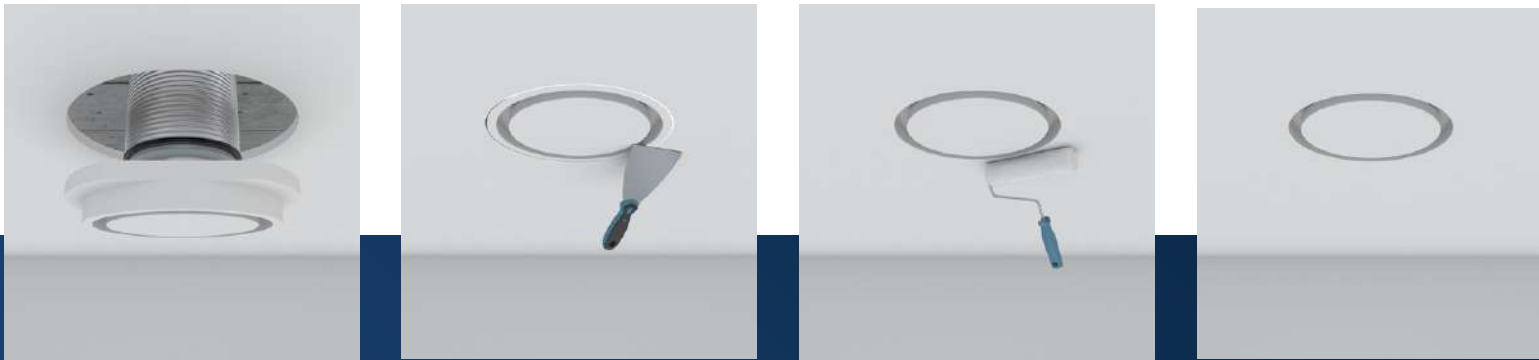

GYP DIFFUSERS

Breathe Elegance

Breathe
elegance

CAIROX

ELEGANCE

Made from **gypsum**, the new diffusers combine elegance and minimalism to blend into any interior environment.

INVISIBLE

GYP diffusers leave no visible frame after installation.
They can be plastered and painted with the same paint used for the rest of the wall or ceiling.

GYP-SIDE

...THAT BLEND SEAMLESSLY INTO YOUR LIVING SPACES

Offices

Reception areas

Hotels

Residential

GYP-P-LINE

Frameless linear diffuser

Adjustable and directable air jet

Coanda effect

1 slot

2 slots

3 slots

Available in 3 lengths (625mm, 1000mm, 1250mm) and with up to 3 slots, these diffusers can be joined together to create a continuous linear design.

Airflow up to 200 m³/h

GYP diffusers leave no visible frame after installation.

They can be plastered and painted with the same paint used for the rest of the wall or ceiling.

GYP-SIDE

Frameless square
or round diffuser