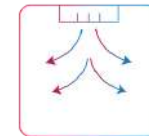

Airflow up to 200 m³/h

GYP diffusers leave no visible frame after installation.

They can be plastered and painted with the same paint used for the rest of the wall or ceiling.

GYP-SIDE

Frameless square
or round diffuser

Coanda effect

Airflow up to 400
m³/h

Available in 2 versions (round shape or square shape) and multiple diameters (100 to 250mm).

CAIROX

IMPROVING AIR BECAUSE WE CARE

www.cairox.com

GYP-LINE

GYP-CIRCLE