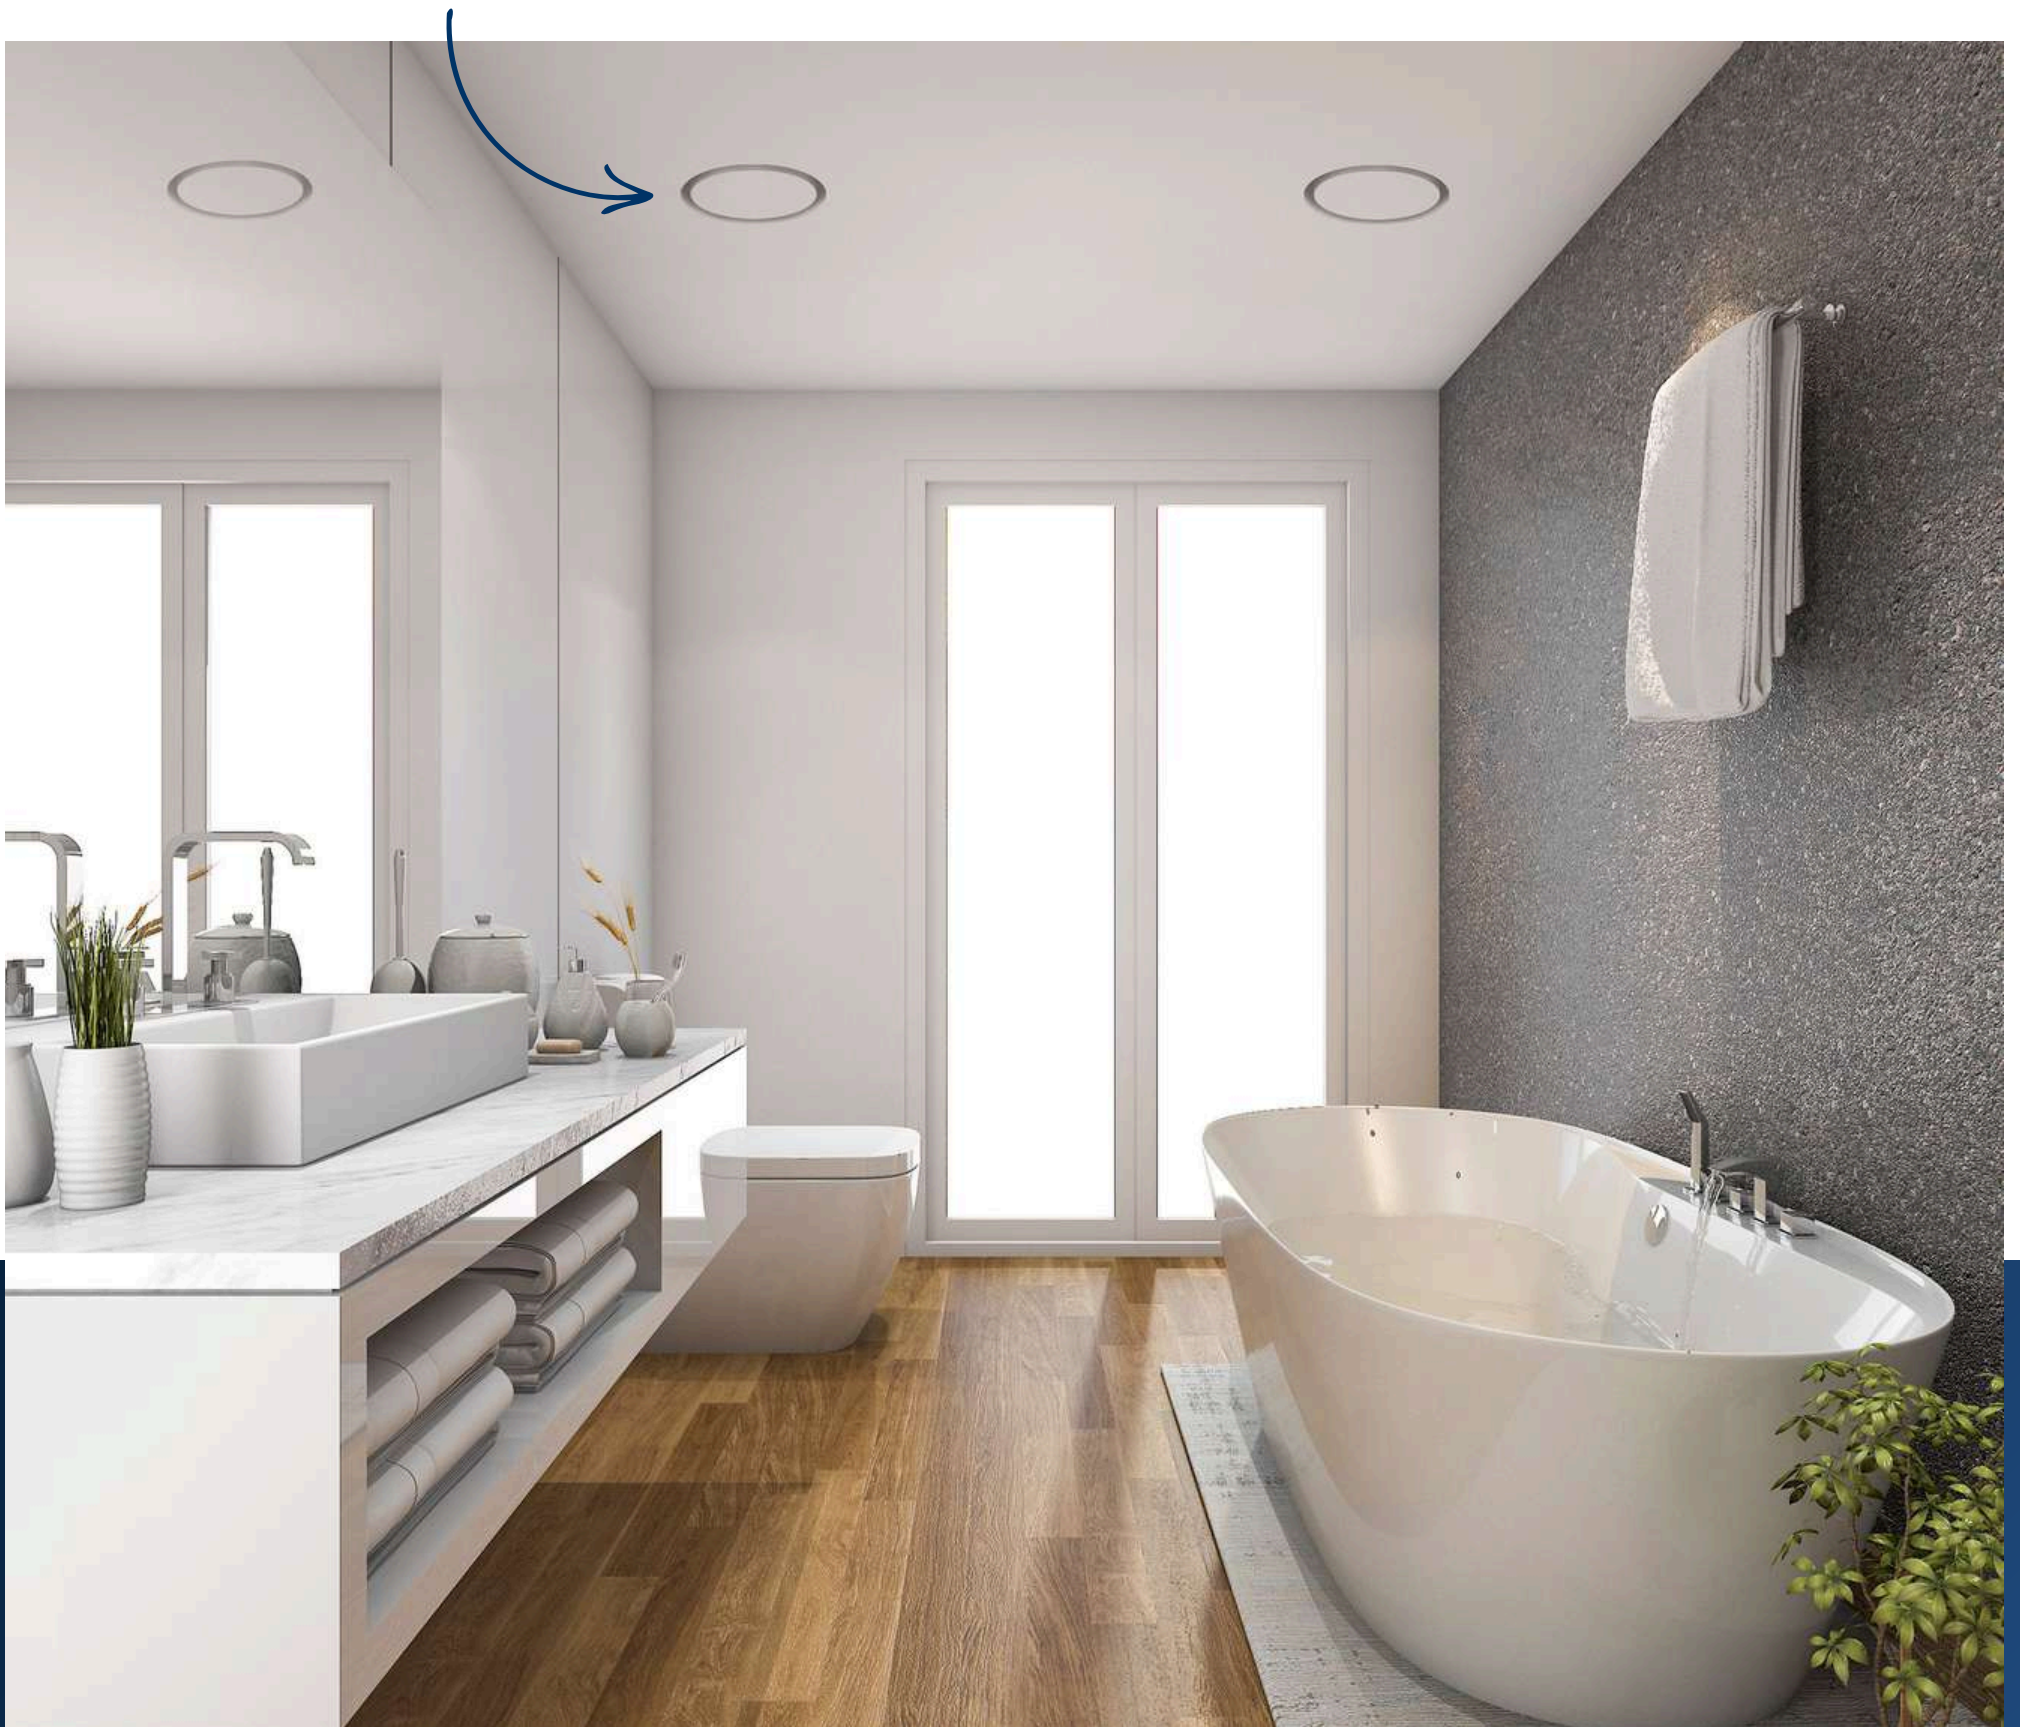

GYP DIFFUSERS

Breathe Elegance

Breathe
elegance

CAIROX

ELEGANCE

Made from **gypsum**, the new diffusers combine elegance and minimalism to blend into any interior environment.

INVISIBLE

GYP diffusers leave no visible frame after installation.
They can be plastered and painted with the same paint used for the rest of the wall or ceiling.

Airflow up to 200 m³/h

GYP diffusers leave no visible frame after installation.

They can be plastered and painted with the same paint used for the rest of the wall or ceiling.

GYP-SIDE

Frameless square
or round diffuser

Coanda effect

Airflow up to 400
m³/h

Available in 2 versions (round shape or square shape) and multiple diameters (100 to 250mm).

CAIROX

IMPROVING AIR BECAUSE WE CARE

www.cairox.com

GYP-LINE

GYP-CIRCLE