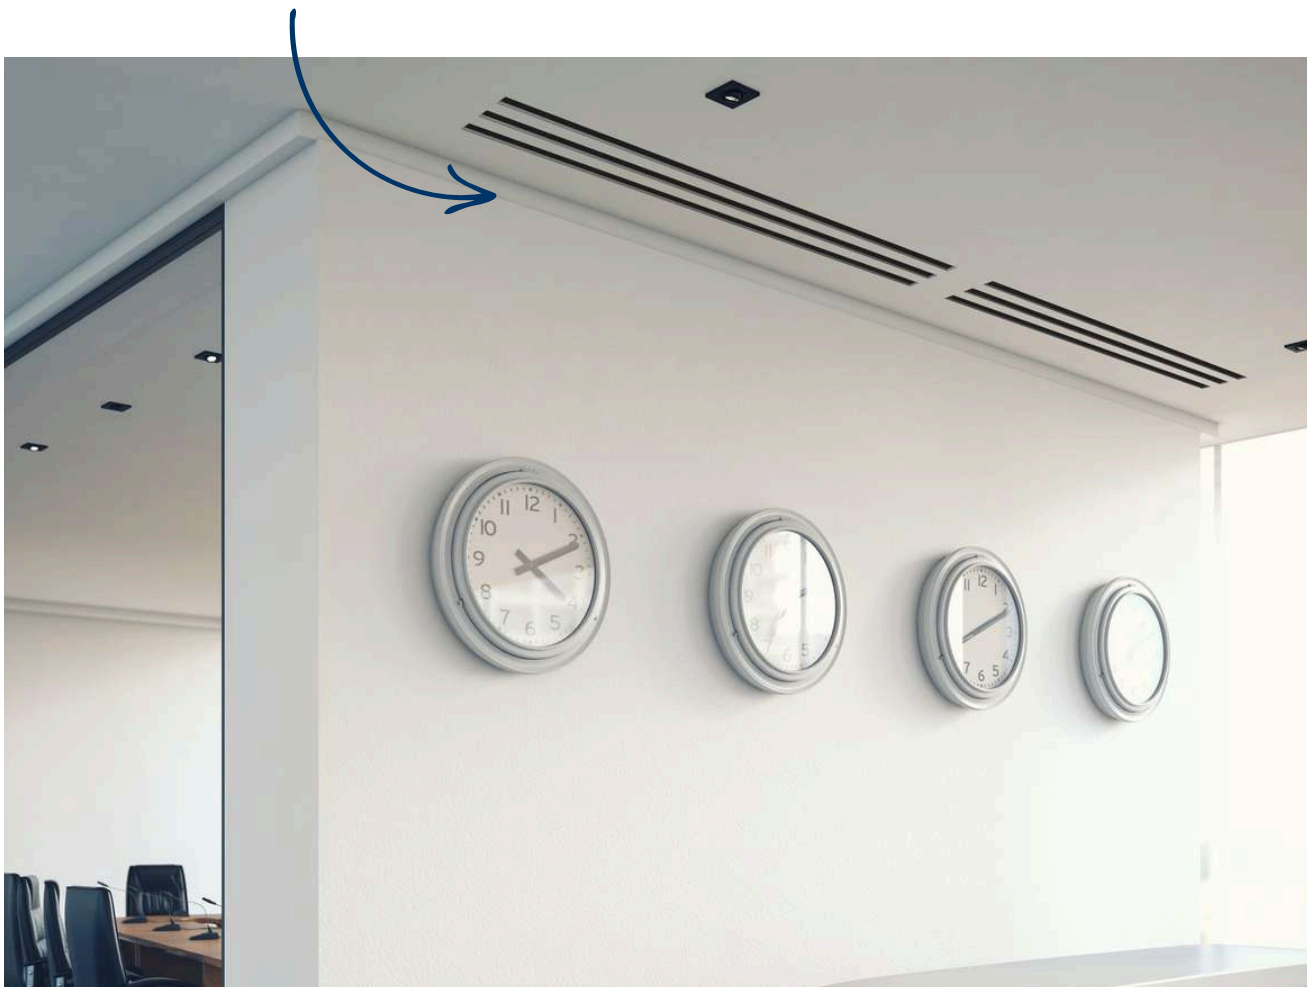

GYP-SIDE

...THAT BLEND SEAMLESSLY INTO YOUR LIVING SPACES

Offices

Reception areas

Hotels

Residential

GYP-P-LINE

Frameless linear diffuser

Adjustable and directable air jet

Coanda effect

1 slot

2 slots

3 slots

Available in 3 lengths (625mm, 1000mm, 1250mm) and with up to 3 slots, these diffusers can be joined together to create a continuous linear design.

Airflow up to 200 m³/h

GYP diffusers leave no visible frame after installation.

They can be plastered and painted with the same paint used for the rest of the wall or ceiling.

GYP-SIDE

Frameless square
or round diffuser