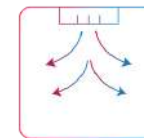

Adjustable and directable air jet

Coanda effect

1 slot

2 slots

3 slots

Available in 3 lengths (625mm, 1000mm, 1250mm) and with up to 3 slots, these diffusers can be joined together to create a continuous linear design.