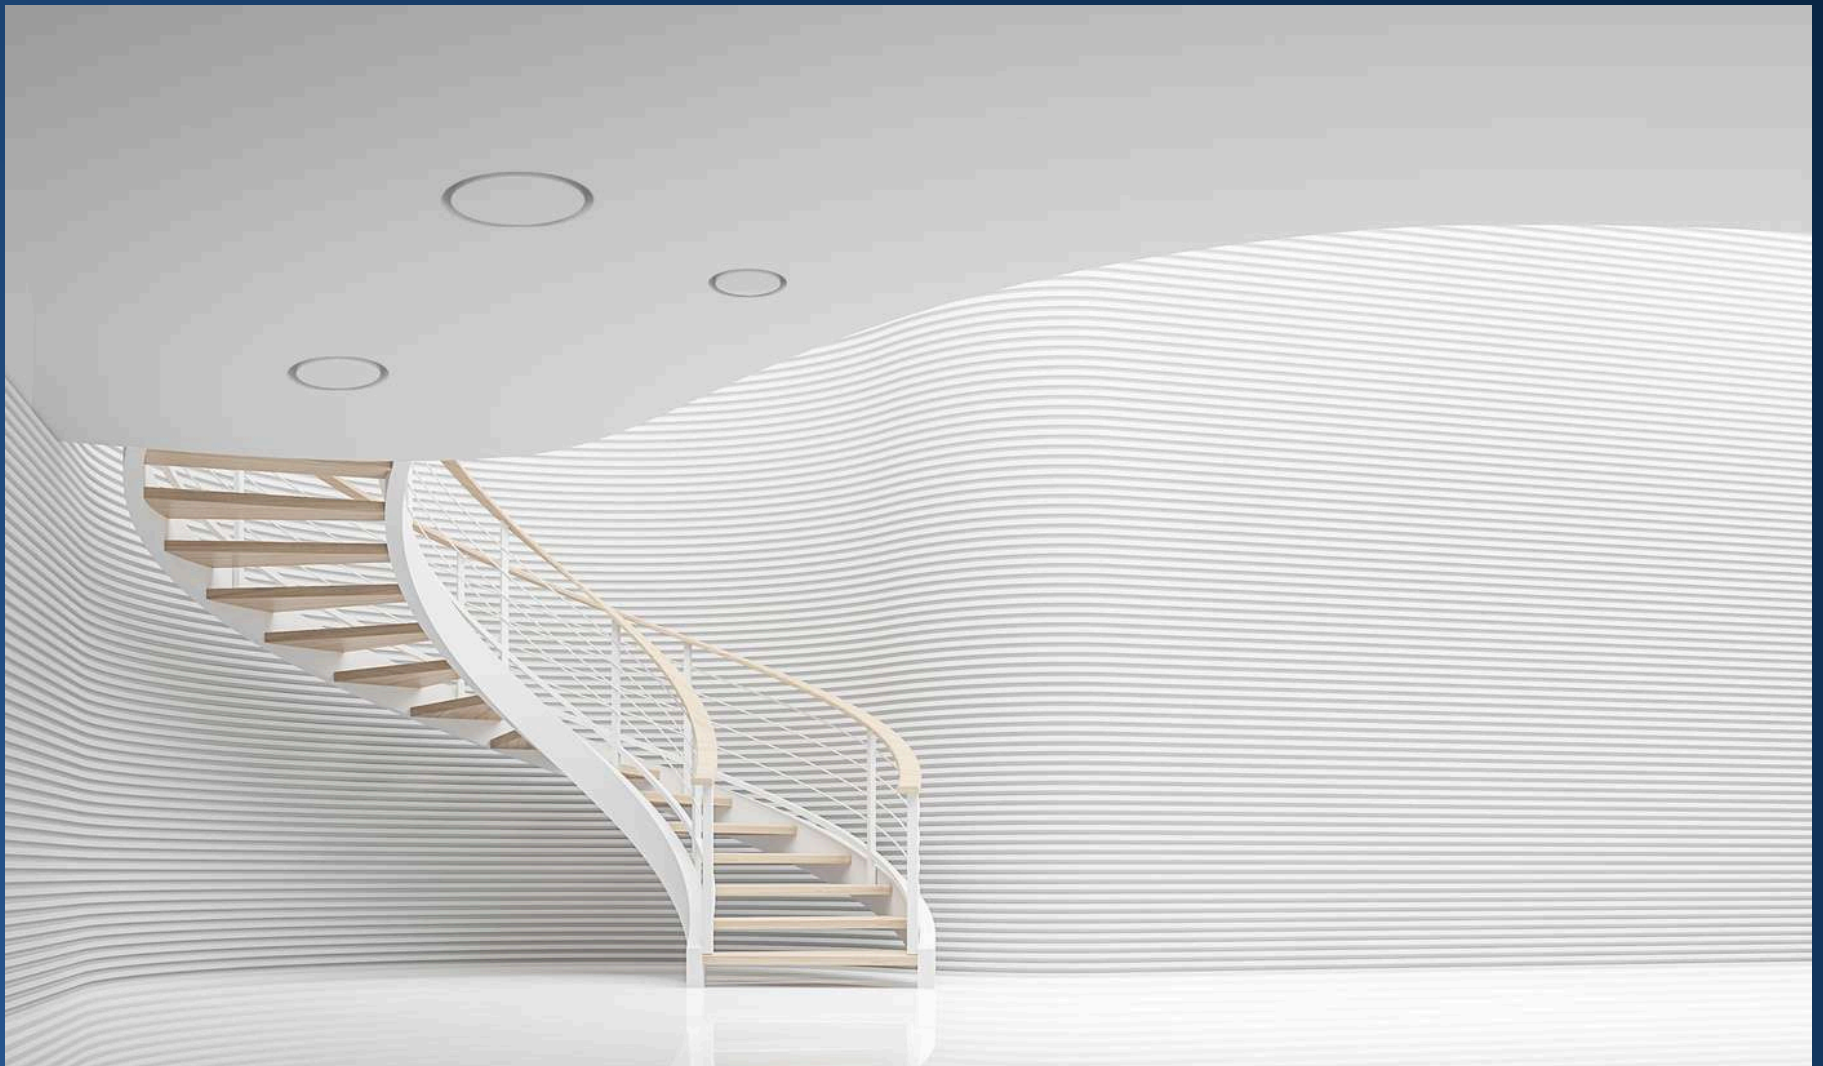

GYP DIFFUSERS

Breathe Elegance

Breathe
elegance

CAIROX

ELEGANCE

Made from **gypsum**, the new diffusers combine elegance and minimalism to blend into any interior environment.

INVISIBLE

GYP diffusers leave no visible frame after installation.
They can be plastered and painted with the same paint used for the rest of the wall or ceiling.

DURABILITY

Gypsum combines **aesthetics with respect for the environment**: a natural, non-toxic material with a reduced carbon footprint.

A RANGE OF INTERIOR DESIGN PRODUCTS...

GYP-P-LINE

GYP-SQUARE

GYP-P-CIRCLE

GYP-SIDE

...THAT BLEND SEAMLESSLY INTO YOUR LIVING SPACES

Offices

Reception areas

Hotels

Residential

GYP-P-LINE

Frameless linear diffuser

Adjustable and directable air jet

Coanda effect

1 slot

2 slots

3 slots

Available in 3 lengths (625mm, 1000mm, 1250mm) and with up to 3 slots, these diffusers can be joined together to create a continuous linear design.