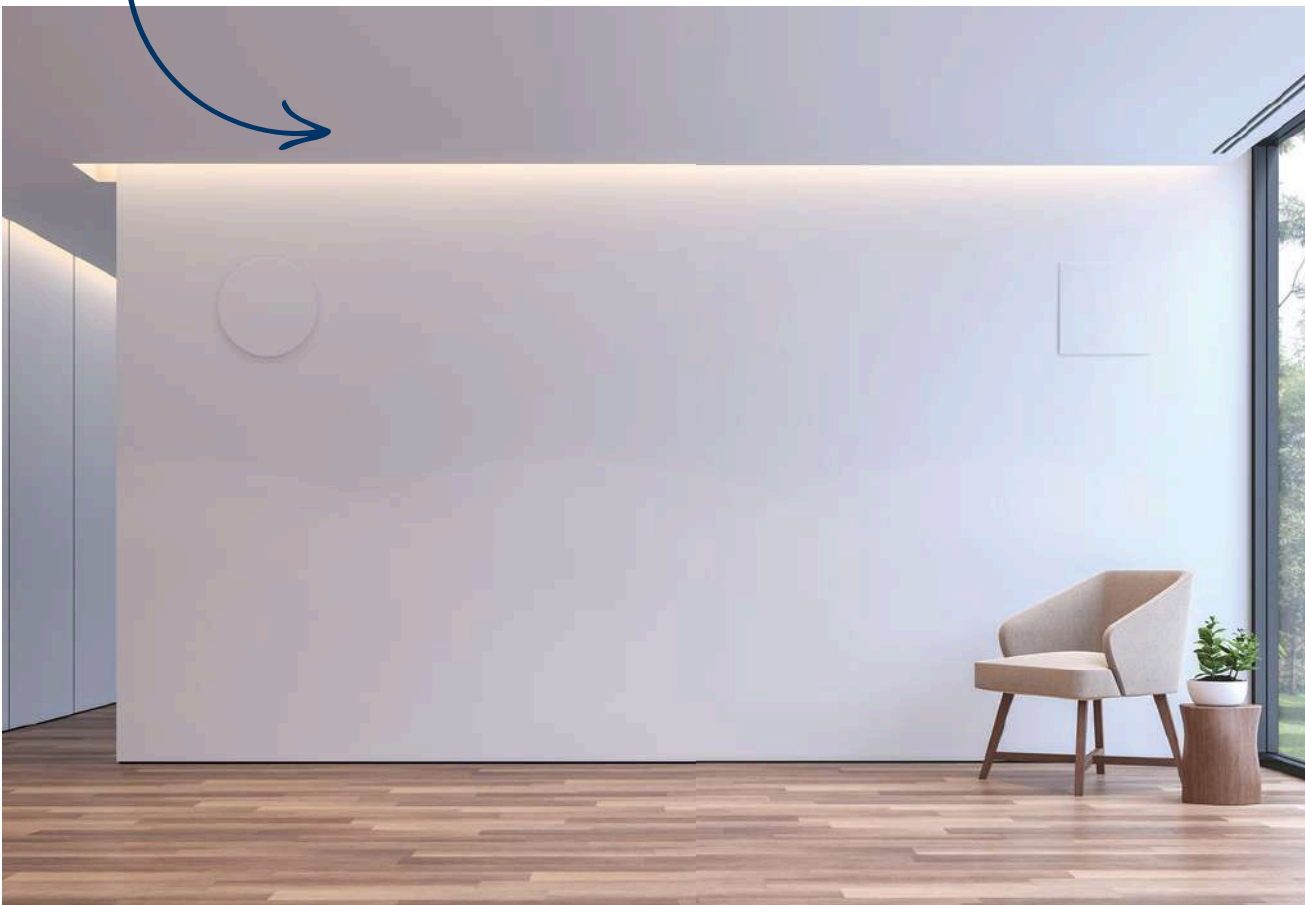

GYP-P-CIRCLE

Frameless circle
diffuser

Coanda effect

Airflow up to 400
m³/h

Available in 2 versions (1 slot and 2 slots)
and multiple diameters (100 to 200mm).

GYP-SQUARE

Frameless square diffuser

2 diameters available :
100mm & 125mm

Airflow up to 200 m³/h

GYP diffusers leave no visible frame after installation.

They can be plastered and painted with the same paint used for the rest of the wall or ceiling.

GYP-SIDE

Frameless square
or round diffuser