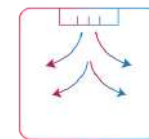

Adjustable and directable air jet

Coanda effect

1 slot

2 slots

3 slots

Available in 3 lengths (625mm, 1000mm, 1250mm) and with up to 3 slots, these diffusers can be joined together to create a continuous linear design.

GYP-P-CIRCLE

Frameless circle
diffuser

Coanda effect

Airflow up to 400
m³/h

Available in 2 versions (1 slot and 2 slots)
and multiple diameters (100 to 200mm).

GYP-SQUARE

Frameless square diffuser

2 diameters available :
100mm & 125mm