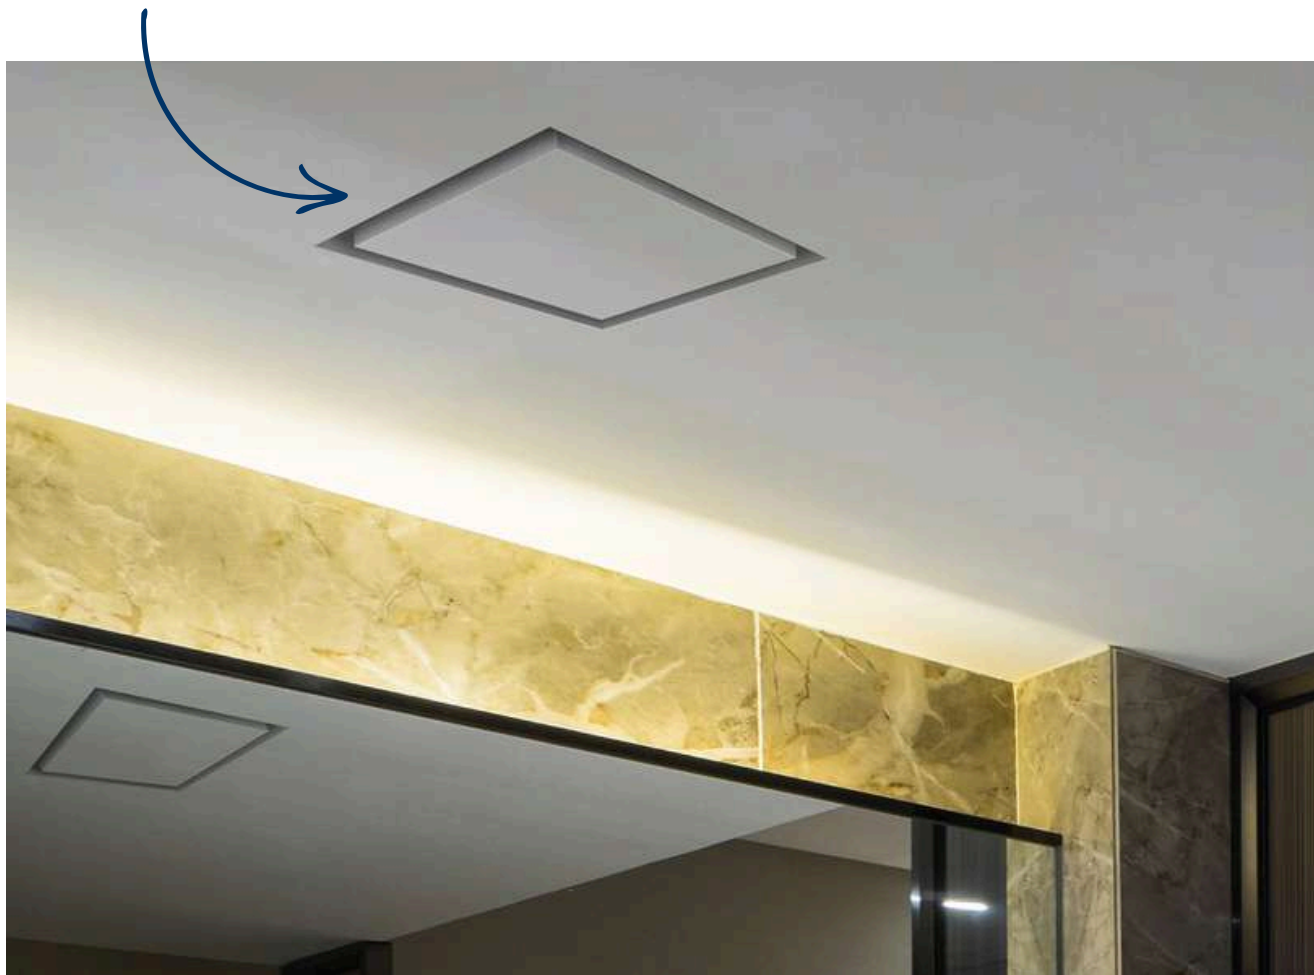

GYP DIFFUSERS

Breathe Elegance

Breathe
elegance

CAIROX

ELEGANCE

Made from **gypsum**, the new diffusers combine elegance and minimalism to blend into any interior environment.

INVISIBLE

GYP diffusers leave no visible frame after installation.
They can be plastered and painted with the same paint used for the rest of the wall or ceiling.

GYP-P-CIRCLE

Frameless circle
diffuser

Coanda effect

Airflow up to 400
m³/h

Available in 2 versions (1 slot and 2 slots)
and multiple diameters (100 to 200mm).

GYP-SQUARE

Frameless square diffuser

2 diameters available :
100mm & 125mm

Airflow up to 200 m³/h

GYP diffusers leave no visible frame after installation.

They can be plastered and painted with the same paint used for the rest of the wall or ceiling.

GYP-SIDE

Frameless square
or round diffuser